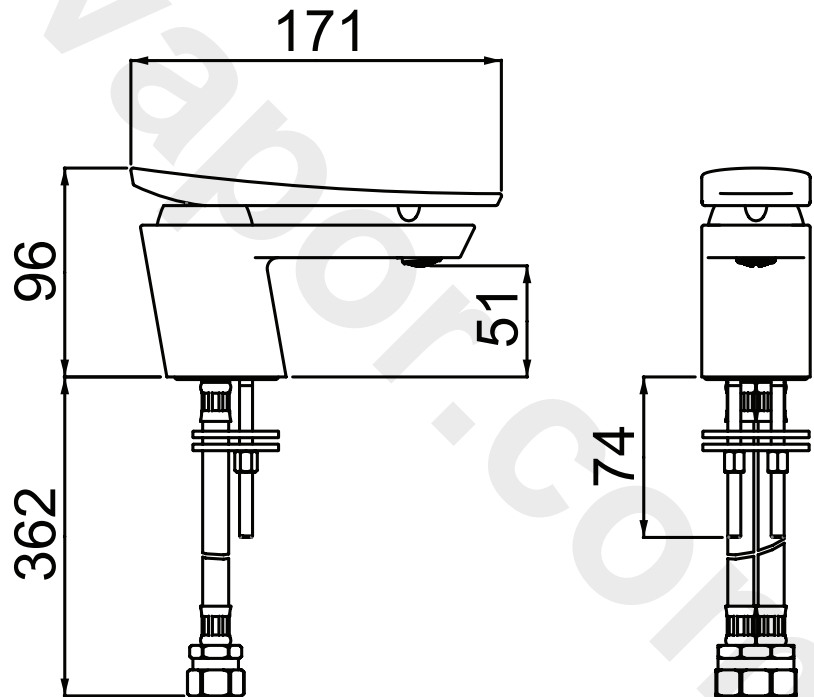

MCLR BASNW CR

CLARET Tap Range Metallix Claret Basin Mixer Copper Radiance

Features:

- Flexi Tails
- Metal Fixing Nut
- Ceramic cartridge

Specification

Style:	Contemporary
Product Type:	Bathroom Taps
Finish/Colour:	Chrome/Copper Radiance
Main Construction Material:	Brass
Mount Type:	Deck Mounted
Handle Type:	Lever
Connection Inlet:	1/2" BSP Female
Connection Outlet:	N/A
Number of Tap Holes:	1
Valve/Cartridge Type:	35mm Ceramic Cartridge
Plumbing System Requirements:	All Plumbing Systems
Working Pressure Range:	Min. 0.2 bar, Max. 5.0 bar
Maximum Hot Water Temperature: °C	65
Maximum Dynamic Pressure: (bar)	5
Maximum Static Pressure: (bar)	10
Flow Type:	Single
Flow Rate: (l/min @ 3 bar)	23.3

Dimensions (measurements in mm)

For more products, visit our website:
<http://www.bristan.com>

Flow Rates (l/min)

System Pressure (bar)	0.2	0.5	1	2	3	5
MCLR BASNW CR	5.6	8.9	12.6	17.8	22.1	28.5

TECHNICAL
DATA
SHEET